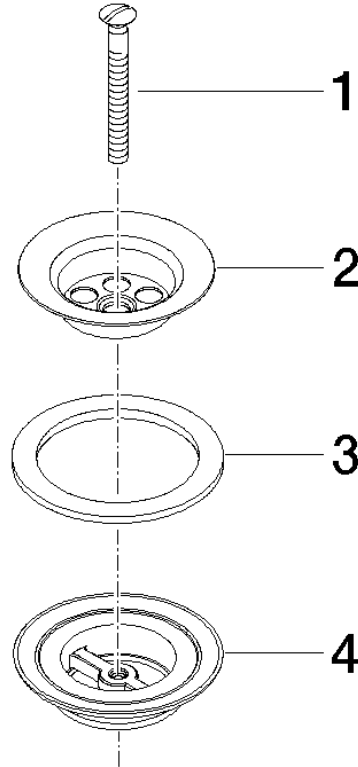

Grated waste 1 1/4" - Brushed Durabross (23kt Gold)

IMO

10 100 970

Fits: IMO, LULU, MADISON, MEM, TARA,
CL.1, LISSÉ, VAIA, META, CYO

	Brushed Durabross (23kt Gold)	10 100 970-28
	Chrome	10 100 970-00
	Brushed Platinum	10 100 970-06
	Platinum	10 100 970-08
	Durabross (23kt Gold)	10 100 970-09
	Dark Chrome	10 100 970-19
	Light Gold	10 100 970-26
	Brushed Light Gold	10 100 970-27
	Brushed Bronze	10 100 970-42
	Brushed Champagne (22kt Gold)	10 100 970-46
	Champagne (22kt Gold)	10 100 970-47
	Brushed Chrome	10 100 970-93
	Brushed Dark Platinum	10 100 970-99

Grated waste 1 1/4" - Brushed Durabronz (23kt Gold)

IMO

10 100 970

10 100 970

10 100 970

Parts for other finishes can be found here: [Chrome](#)

Spare parts list

No.	Item Number	Name	Quantity used	Delivery time
1	09 30 30 115-28	screw	1	20
2	09 11 01 005-28	strainer	1	20
3	09 14 03 005 90	seal	1	60
4	09 11 01 007-07	pop-up waste	1	60