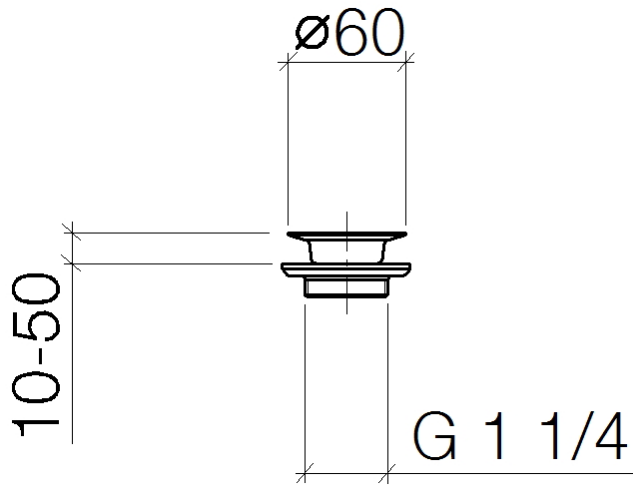

Grated waste 1 1/4" - Brushed Durabross (23kt Gold)

IMO

10 100 970

Fits: IMO, LULU, MADISON, MEM, TARA,
CL.1, LISSÉ, VAIA, META, CYO

	Brushed Durabross (23kt Gold)	10 100 970-28
	Chrome	10 100 970-00
	Brushed Platinum	10 100 970-06
	Platinum	10 100 970-08
	Durabross (23kt Gold)	10 100 970-09
	Dark Chrome	10 100 970-19
	Light Gold	10 100 970-26
	Brushed Light Gold	10 100 970-27
	Brushed Bronze	10 100 970-42
	Brushed Champagne (22kt Gold)	10 100 970-46
	Champagne (22kt Gold)	10 100 970-47
	Brushed Chrome	10 100 970-93
	Brushed Dark Platinum	10 100 970-99

Grated waste 1 1/4" - Brushed Durabronz (23kt Gold)

IMO

10 100 970

10 100 970

10 100 970

Parts for other finishes can be found here: [Chrome](#)

Spare parts list

No.	Item Number	Name	Quantity used	Delivery time
1	09 30 30 115-28	screw	1	20
2	09 11 01 005-28	strainer	1	20
3	09 14 03 005 90	seal	1	60
4	09 11 01 007-07	pop-up waste	1	60